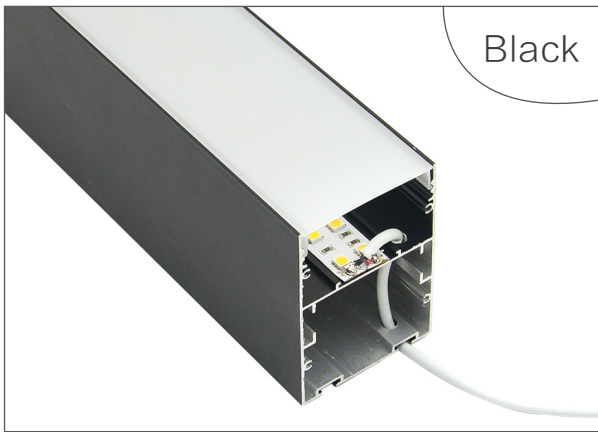

Color  

Unit: mm

Features:

1. Model: HL-BAPL046
2. Material: AL6063+PC
3. Surface: Anodized/Painting
4. Lighting source width: 24mm
5. Length: 4m/max
6. Installation: For offices / conference rooms / supermarkets / home lighting application.

Accessory:

End Cap

Aluminum Profile

Suspended Rope

Cover

Connecting Accessory:

Aluminum Profile+Light:

HL-BAPL046:

• Silvery

• Black

Installation:

Application: