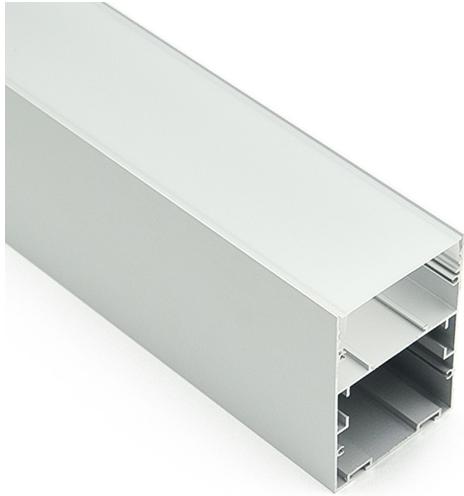

Color  

Unit: mm

Features:

1. Model: HL-BAPL046
2. Material: AL6063+PC
3. Surface: Anodized/Painting
4. Lighting source width: 24mm
5. Length: 4m/max
6. Installation: For offices / conference rooms / supermarkets / home lighting application.

Accessory:

End Cap

Aluminum Profile

Suspended Rope

Cover

Connecting Accessory:

Aluminum Profile+Light:

HL-BAPL046:

• Silvery

• Black

Installation:

Application: