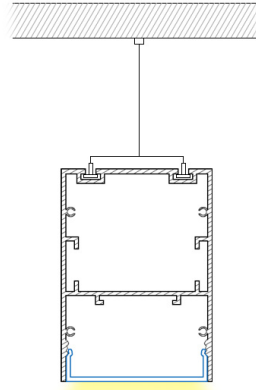

Installation: