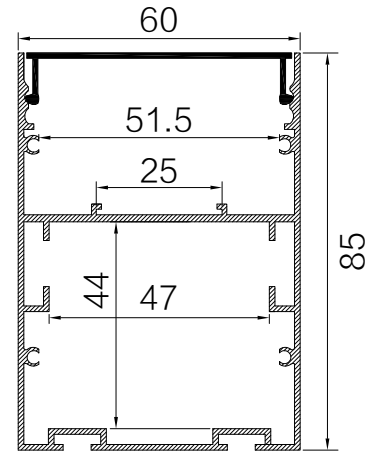

Color  

Unit: mm

Features:

1. Model: HL-BAPL046
2. Material: AL6063+PC
3. Surface: Anodized/Painting
4. Lighting source width: 24mm
5. Length: 4m/max
6. Installation: For offices / conference rooms / supermarkets / home lighting application.