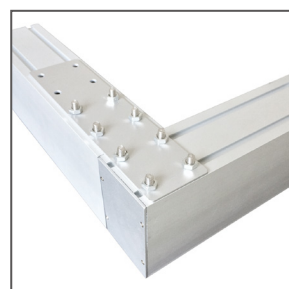

Color  

Unit: mm

Features:

1. Model: HL-BAPL046
2. Material: AL6063+PC
3. Surface: Anodized/Painting
4. Lighting source width: 24mm
5. Length: 4m/max
6. Installation: For offices / conference rooms / supermarkets / home lighting application.

Accessory:

End Cap

Aluminum Profile

Suspended Rope

Cover

Connecting Accessory:

Aluminum Profile+Light:

HL-BAPL046:

• Silvery

• Black

Installation:

Application: