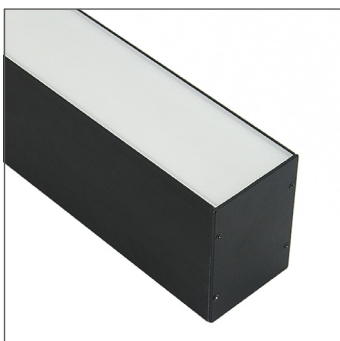

Color  

Unit: mm

Features:

1. Model: HL-BAPL046
2. Material: AL6063+PC
3. Surface: Anodized/Painting
4. Lighting source width: 24mm
5. Length: 4m/max
6. Installation: For offices / conference rooms / supermarkets / home lighting application.

Accessory:

End Cap

Aluminum Profile

Suspended Rope

Cover

Connecting Accessory:

Aluminum Profile+Light:

HL-BAPL046:

• Silvery

• Black

Installation:

Application: