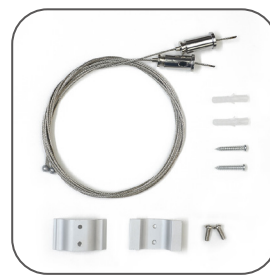

Color  

Unit: mm

Features:

1. Model: HL-BAPL046
2. Material: AL6063+PC
3. Surface: Anodized/Painting
4. Lighting source width: 24mm
5. Length: 4m/max
6. Installation: For offices / conference rooms / supermarkets / home lighting application.

Accessory:

End Cap

Aluminum Profile

Suspended Rope

Cover

Connecting Accessory:

Aluminum Profile+Light:

HL-BAPL046:

• Silvery

• Black

Installation:

Application: